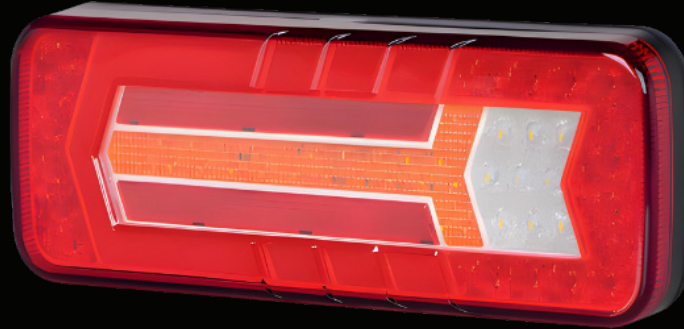

VAN MASTER VMGRL853

VMGRL853

OUR RANGE OF VAN MASTER REAR COMBINATION LAMPS INCLUDES THE LATEST LONG LIFE LEDS WHICH PROVIDE BRIGHT AND RELIABLE, MAINTENANCE-FREE OPERATION.

SPECIFICATIONS

FUNCTION STOP, TAIL, TURN, REVERSE, FOG
APPROVALS ECE R10 R3, R6, R7, R23, R38
VOLTAGE 12-24V IP RATING IP67
MOUNTING SURFACE
ADDITIONAL FEATURES PROGRESSIVE INDICATOR
DIMENSIONS 284 X 100 X 35MM
HOUSING MATERIAL POLYCARBONATE
LENS MATERIAL POLYCARBONATE
OPERATING TEMPERATURE -40° ~ 60°C