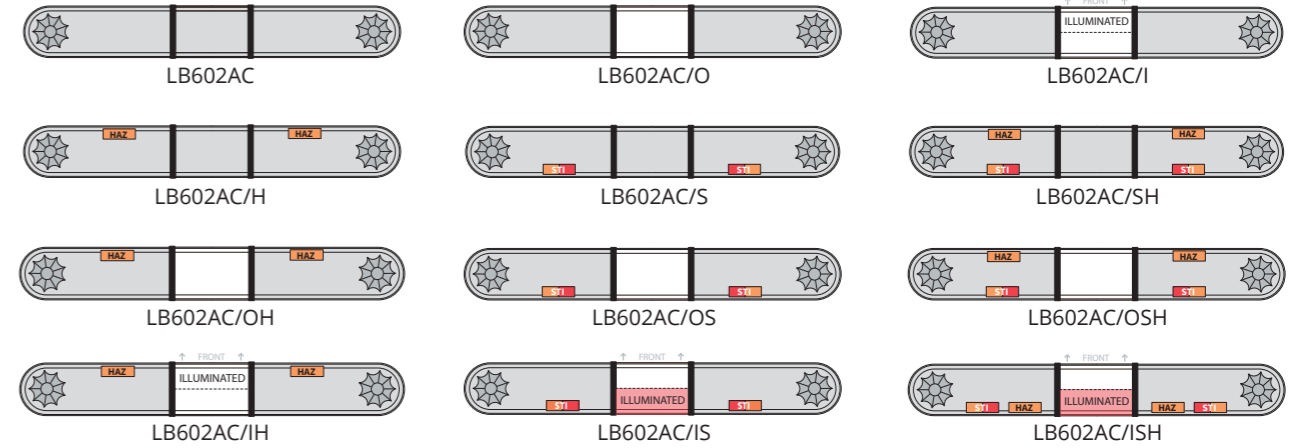

Unique 360° R65 warning module 9 x 3W Osram LEDs per head - conformed coated PCB

Adjustable heavy duty rubber mounting feet

Lightbar shown: LB482AC/IS

CUSTOMISE YOUR CLASSIC TITAN

LED Stop, Tail, Indicator Light

External LED Alley Lights

Amber Lens with White LEDs

STRØLUX Mounted LED Work Light Bar

100mm & 150mm 'Z' Shaped Brackets

Opaque/Illuminated Centre & Signage

External LED Work Lamps

2 Head or 4 Head Lightbar Options

Lightbar Length | 2ft / 610mm | 2 x LED Heads

Lightbar Length | 2.5ft / 762mm | 2 x LED Heads

Lightbar Length | 3ft / 915mm | 2 x LED Heads

Lightbar Length | 4ft / 1220mm | 2 x LED Heads

Lightbar Length | 4ft / 1220mm | 4 x LED Heads

Lightbar Length | 5ft / 1524mm | 2 x LED Heads

Lightbar Length | 5ft / 1524mm | 4 x LED Heads

Lightbar Length | 6ft / 1828mm | 4 x LED Heads

Lightbar drawings for illustration purposes only.

Lightbar Length | 2ft / 610mm | 2 x LED Heads