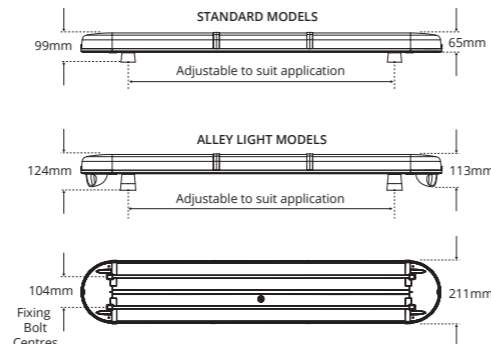

KEY POINTS

LENS / LED COMBINATIONS

Front facing LED illuminated centre section with optional sign writing (rear facing illumination when ordered with stop, tail, indicator light)

Stop, tail, indicator lights, hazard lights and external LED work lamps all available

Unique 360° R65 warning module 9 x 3W Osram LEDs per head - conformed coated PCB

Adjustable heavy duty rubber mounting feet

CUSTOMISE YOUR CLASSIC TITAN