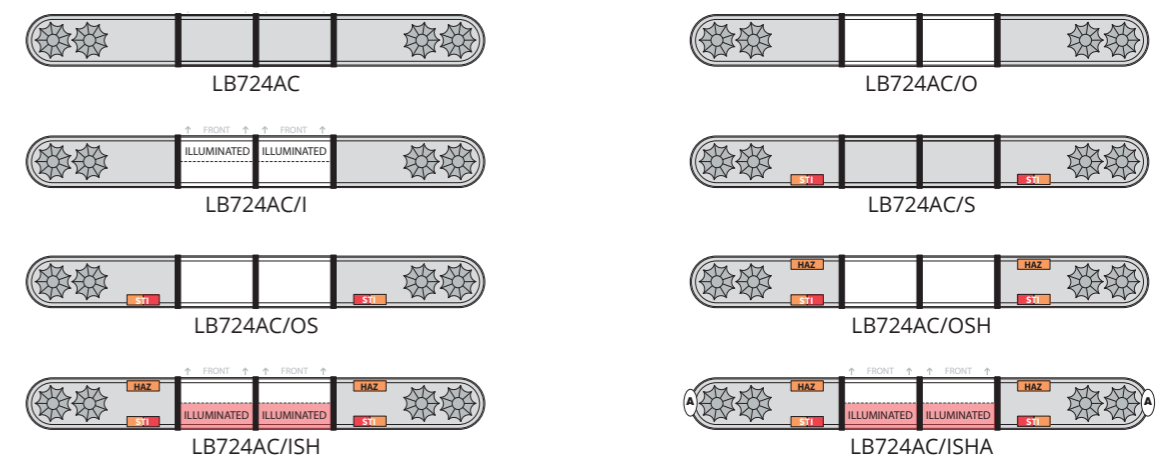

External LED Alley Lights

Amber Lens with White LEDs

STRØLUX Mounted LED Work Light Bar

100mm & 150mm 'Z' Shaped Brackets

Opaque/Illuminated Centre & Signage

External LED Work Lamps

2 Head or 4 Head Lightbar Options

Lightbar Length | 2ft / 610mm | 2 x LED Heads

Lightbar Length | 2.5ft / 762mm | 2 x LED Heads

Lightbar Length | 3ft / 915mm | 2 x LED Heads

Lightbar Length | 4ft / 1220mm | 2 x LED Heads

Lightbar Length | 4ft / 1220mm | 4 x LED Heads

Lightbar Length | 5ft / 1524mm | 2 x LED Heads

Lightbar Length | 5ft / 1524mm | 4 x LED Heads

Lightbar Length | 6ft / 1828mm | 4 x LED Heads

Lightbar drawings for illustration purposes only.

Lightbar Length | 2ft / 610mm | 2 x LED Heads

Lightbar Length | 2.5ft / 762mm | 2 x LED Heads

Lightbar Length | 3ft / 915mm | 2 x LED Heads

Lightbar Length | 4ft / 1220mm | 2 x LED Heads

Lightbar Length | 4ft / 1220mm | 4 x LED Heads

Lightbar Length | 5ft / 1524mm | 2 x LED Heads