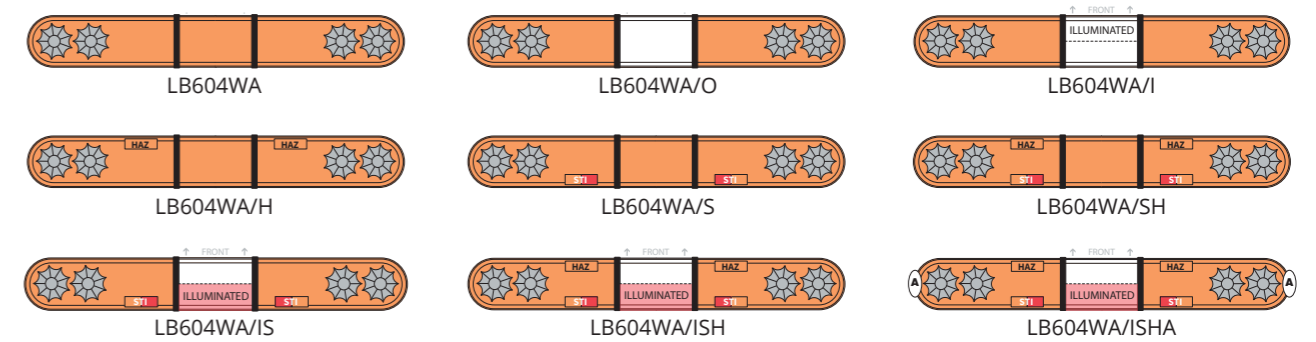

Lightbar Length | 2ft / 610mm | 2 x LED Heads

Lightbar Length | 2.5ft / 762mm | 2 x LED Heads

Lightbar Length | 3ft / 915mm | 2 x LED Heads

Lightbar Length | 4ft / 1220mm | 2 x LED Heads

Lightbar Length | 4ft / 1220mm | 4 x LED Heads

Lightbar Length | 5ft / 1524mm | 2 x LED Heads

Lightbar Length | 5ft / 1524mm | 4 x LED Heads

Lightbar Length | 6ft / 1828mm | 4 x LED Heads

Lightbar drawings for illustration purposes only.

Lightbar Length | 2ft / 610mm | 2 x LED Heads

Lightbar Length | 2.5ft / 762mm | 2 x LED Heads

Lightbar Length | 3ft / 915mm | 2 x LED Heads

Lightbar Length | 4ft / 1220mm | 2 x LED Heads

Lightbar Length | 4ft / 1220mm | 4 x LED Heads

Lightbar Length | 5ft / 1524mm | 2 x LED Heads

Lightbar Length | 5ft / 1524mm | 4 x LED Heads

Lightbar Length | 6ft / 1828mm | 4 x LED Heads

Lightbar drawings for illustration purposes only.