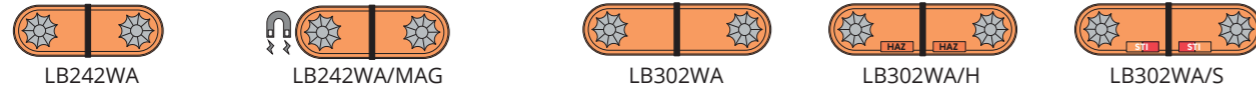

CLASSIC TITAN

MAIN FEATURES

- Multi-voltage (10-30V)
- 2ft/610mm, 2.5ft/762mm, 3ft/915mm, 4ft/1220mm, 5ft/1524mm & 6ft/1828mm lengths available
- Four R65 approved flash patterns (single, double, triple, quad flash)
- Optional airport flash pattern (upon request)
- 360° high performance optics for improved safety
- Amber or clear polycarbonate lenses
- Extruded aluminium base
- Fully encapsulated electronic control module
- Long life LED technology
- Amber, clear or white centre sections available
- 4-bolt mounting fix / high rise feet option
- Extreme temperature reliability -30° to +50°
- 2ft magnetic models available (40mph max. speed)
- 2.5 metre multi-core cable

Lightbar Length | 5ft / 1524mm | 2 x LED Heads

Lightbar Length | 5ft / 1524mm | 4 x LED Heads

Lightbar Length | 6ft / 1828mm | 4 x LED Heads

Lightbar drawings for illustration purposes only.

Lightbar Length | 2ft / 610mm | 2 x LED Heads