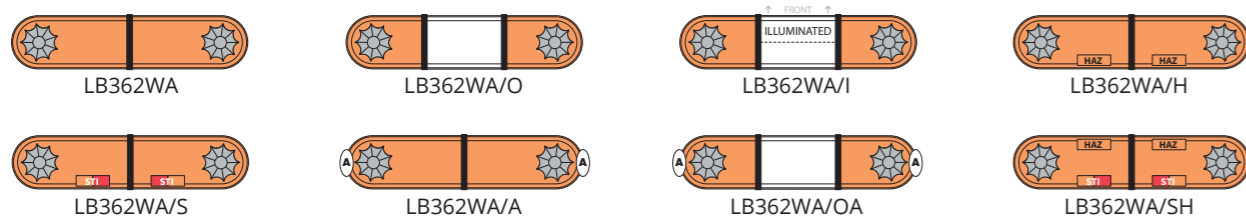

Unique 360° R65 warning module 9 x 3W Osram LEDs per head - conformed coated PCB

Adjustable heavy duty rubber mounting feet

Lightbar shown: LB482AC/IS

CUSTOMISE YOUR CLASSIC TITAN

LED Stop, Tail, Indicator Light

Lightbar Length | 2ft / 610mm | 2 x LED Heads

Lightbar Length | 2.5ft / 762mm | 2 x LED Heads

Lightbar Length | 3ft / 915mm | 2 x LED Heads

Lightbar Length | 4ft / 1220mm | 2 x LED Heads

Lightbar Length | 4ft / 1220mm | 4 x LED Heads

Lightbar Length | 5ft / 1524mm | 2 x LED Heads

Lightbar Length | 5ft / 1524mm | 4 x LED Heads

Lightbar Length | 6ft / 1828mm | 4 x LED Heads

Lightbar drawings for illustration purposes only.

Lightbar Length | 2ft / 610mm | 2 x LED Heads

Lightbar Length | 2.5ft / 762mm | 2 x LED Heads

Lightbar Length | 3ft / 915mm | 2 x LED Heads

Lightbar Length | 4ft / 1220mm | 2 x LED Heads

Lightbar Length | 4ft / 1220mm | 4 x LED Heads

Lightbar Length | 5ft / 1524mm | 2 x LED Heads