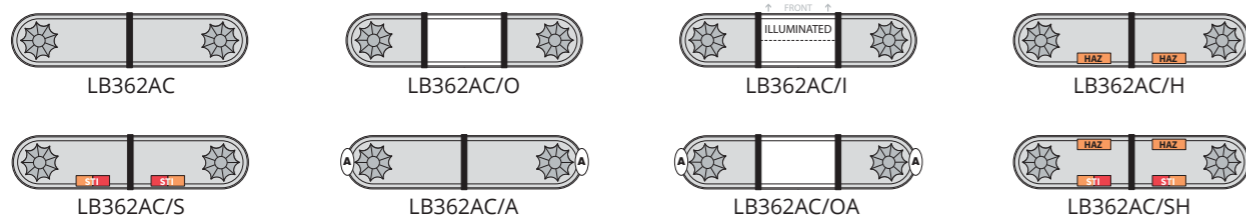

Unique 360° R65 warning module 9 x 3W Osram LEDs per head - conformed coated PCB

Adjustable heavy duty rubber mounting feet

Lightbar shown: LB482AC/IS

CUSTOMISE YOUR CLASSIC TITAN

LED Stop, Tail, Indicator Light

External LED Alley Lights

Amber Lens with White LEDs

STRØLUX Mounted LED Work Light Bar

100mm & 150mm 'Z' Shaped Brackets

Opaque/Illuminated Centre & Signage

External LED Work Lamps

2 Head or 4 Head Lightbar Options

Lightbar Length | 2ft / 610mm | 2 x LED Heads

Lightbar Length | 2.5ft / 762mm | 2 x LED Heads

Lightbar Length | 3ft / 915mm | 2 x LED Heads

Lightbar Length | 4ft / 1220mm | 2 x LED Heads

Lightbar Length | 4ft / 1220mm | 4 x LED Heads

Lightbar Length | 5ft / 1524mm | 2 x LED Heads

Lightbar Length | 5ft / 1524mm | 4 x LED Heads

Lightbar Length | 6ft / 1828mm | 4 x LED Heads

Lightbar drawings for illustration purposes only.

Lightbar Length | 2ft / 610mm | 2 x LED Heads