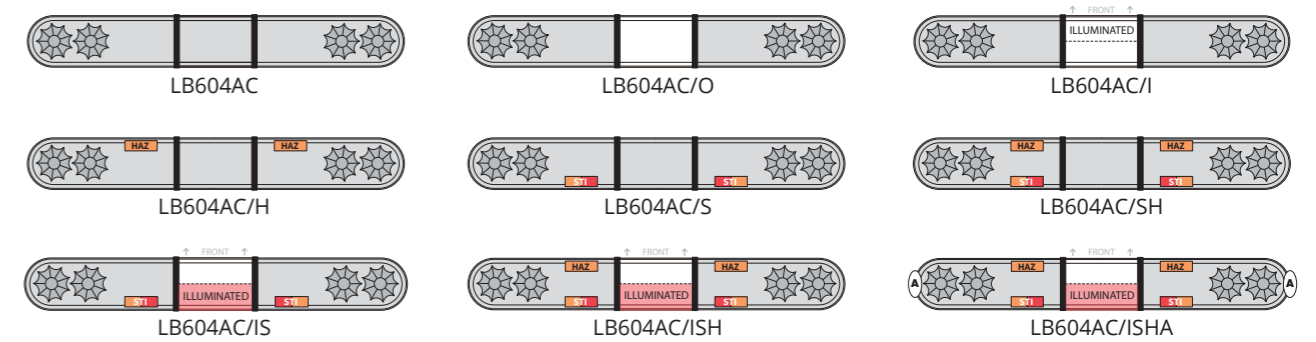

Unique 360° R65 warning module 9 x 3W Osram LEDs per head - conformed coated PCB

Adjustable heavy duty rubber mounting feet

Lightbar shown: LB482AC/IS

CUSTOMISE YOUR CLASSIC TITAN

LED Stop, Tail, Indicator Light

Lightbar Length | 2ft / 610mm | 2 x LED Heads

Lightbar Length | 2.5ft / 762mm | 2 x LED Heads

Lightbar Length | 3ft / 915mm | 2 x LED Heads

Lightbar Length | 4ft / 1220mm | 2 x LED Heads

Lightbar Length | 4ft / 1220mm | 4 x LED Heads

Lightbar Length | 5ft / 1524mm | 2 x LED Heads

Lightbar Length | 5ft / 1524mm | 4 x LED Heads

Lightbar Length | 6ft / 1828mm | 4 x LED Heads

Lightbar drawings for illustration purposes only.

Lightbar Length | 2ft / 610mm | 2 x LED Heads

Lightbar Length | 2.5ft / 762mm | 2 x LED Heads

Lightbar Length | 3ft / 915mm | 2 x LED Heads

Lightbar Length | 4ft / 1220mm | 2 x LED Heads

Lightbar Length | 4ft / 1220mm | 4 x LED Heads

Lightbar Length | 5ft / 1524mm | 2 x LED Heads