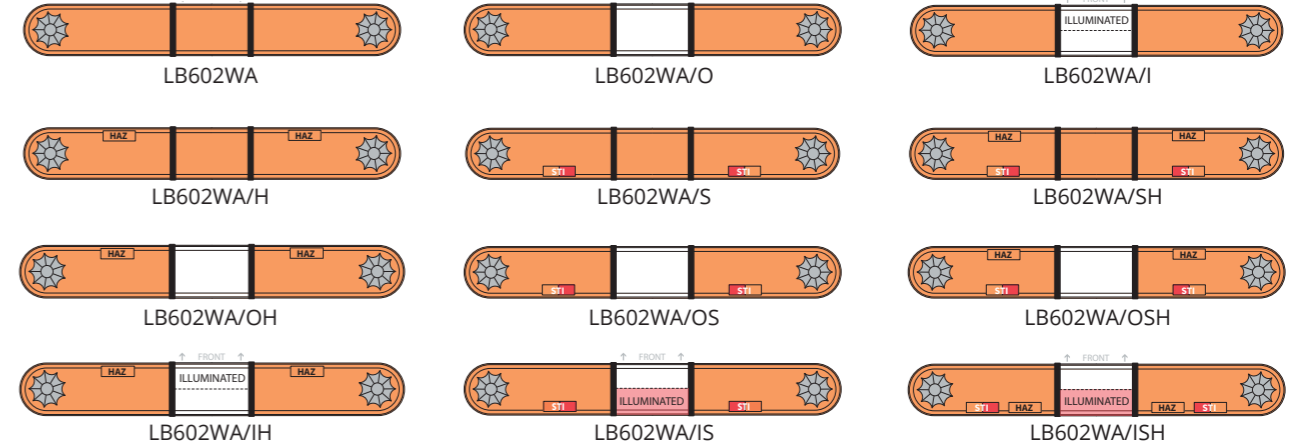

Lightbar Length | 2ft / 610mm | 2 x LED Heads

Lightbar Length | 2.5ft / 762mm | 2 x LED Heads

Lightbar Length | 3ft / 915mm | 2 x LED Heads

Lightbar Length | 4ft / 1220mm | 2 x LED Heads

Lightbar Length | 4ft / 1220mm | 4 x LED Heads

Lightbar Length | 5ft / 1524mm | 2 x LED Heads

Lightbar Length | 5ft / 1524mm | 4 x LED Heads

Lightbar Length | 6ft / 1828mm | 4 x LED Heads

Lightbar drawings for illustration purposes only.

Lightbar Length | 2ft / 610mm | 2 x LED Heads

Lightbar Length | 2.5ft / 762mm | 2 x LED Heads

Lightbar Length | 3ft / 915mm | 2 x LED Heads

Lightbar Length | 4ft / 1220mm | 2 x LED Heads

Lightbar Length | 4ft / 1220mm | 4 x LED Heads

Lightbar Length | 5ft / 1524mm | 2 x LED Heads

Lightbar Length | 5ft / 1524mm | 4 x LED Heads

Lightbar Length | 6ft / 1828mm | 4 x LED Heads

Lightbar drawings for illustration purposes only.