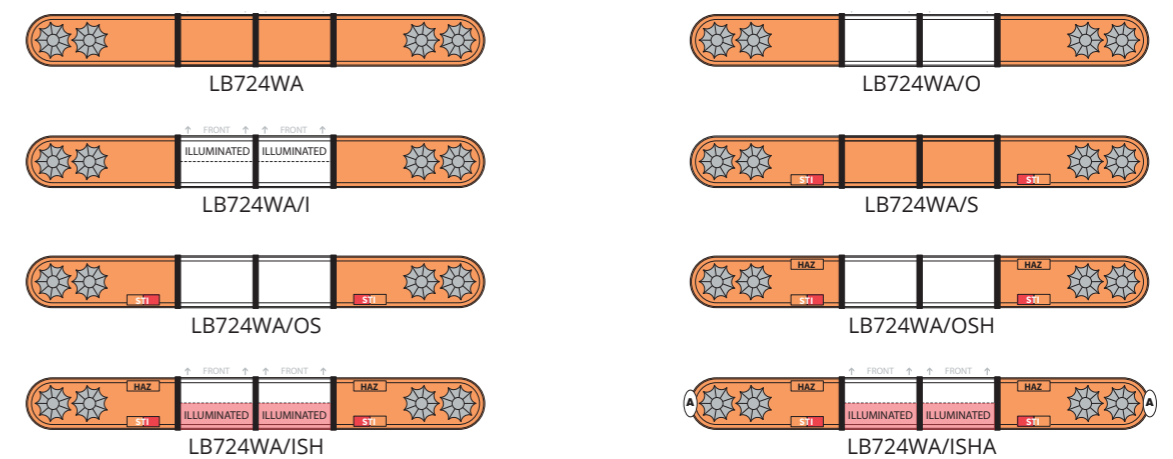

Lightbar Length | 2ft / 610mm | 2 x LED Heads

Lightbar Length | 2.5ft / 762mm | 2 x LED Heads

Lightbar Length | 3ft / 915mm | 2 x LED Heads

Lightbar Length | 4ft / 1220mm | 2 x LED Heads

Lightbar Length | 4ft / 1220mm | 4 x LED Heads

Lightbar Length | 5ft / 1524mm | 2 x LED Heads

Lightbar Length | 5ft / 1524mm | 4 x LED Heads

Lightbar Length | 6ft / 1828mm | 4 x LED Heads

Lightbar drawings for illustration purposes only.

Lightbar Length | 2ft / 610mm | 2 x LED Heads

Lightbar Length | 2.5ft / 762mm | 2 x LED Heads

Lightbar Length | 3ft / 915mm | 2 x LED Heads

Lightbar Length | 4ft / 1220mm | 2 x LED Heads

Lightbar Length | 4ft / 1220mm | 4 x LED Heads

Lightbar Length | 5ft / 1524mm | 2 x LED Heads

Lightbar Length | 5ft / 1524mm | 4 x LED Heads

Lightbar Length | 6ft / 1828mm | 4 x LED Heads

Lightbar drawings for illustration purposes only.