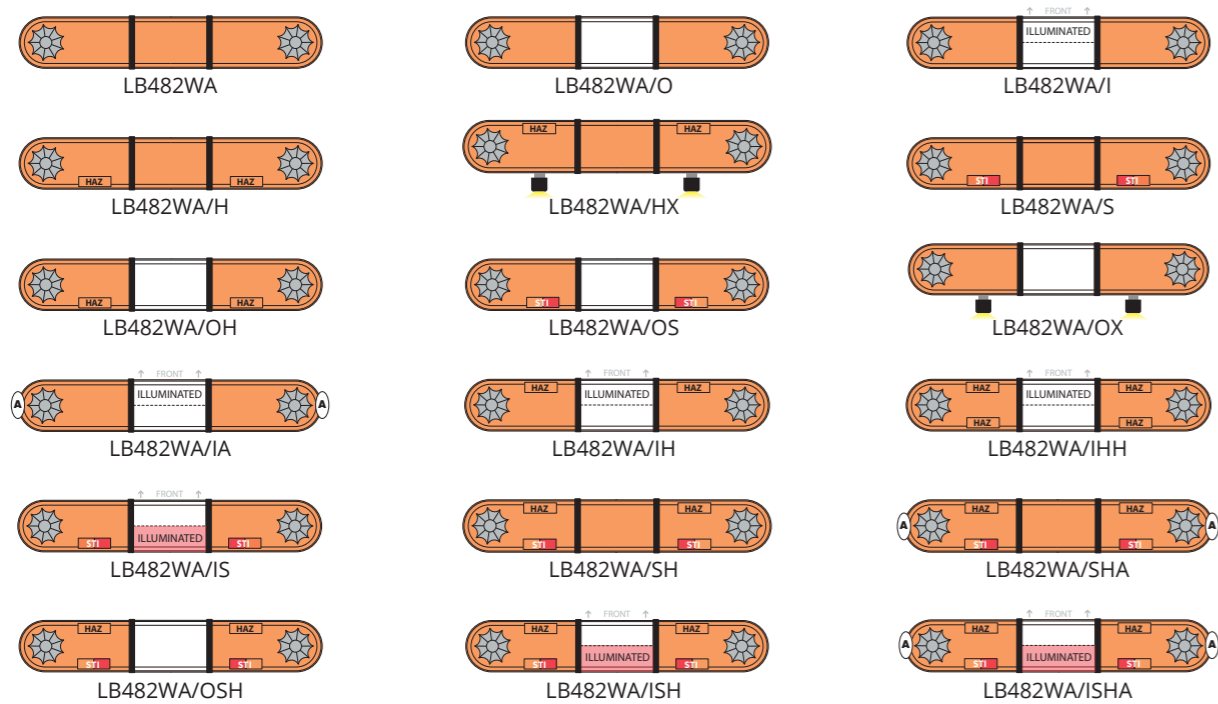

Lightbar Length | 2ft / 610mm | 2 x LED Heads

Lightbar Length | 2.5ft / 762mm | 2 x LED Heads

Lightbar Length | 3ft / 915mm | 2 x LED Heads

Lightbar Length | 4ft / 1220mm | 2 x LED Heads

Lightbar Length | 4ft / 1220mm | 4 x LED Heads

Lightbar Length | 5ft / 1524mm | 2 x LED Heads

Lightbar Length | 5ft / 1524mm | 4 x LED Heads

Lightbar Length | 6ft / 1828mm | 4 x LED Heads

Lightbar drawings for illustration purposes only.

Lightbar Length | 2ft / 610mm | 2 x LED Heads

Lightbar Length | 2.5ft / 762mm | 2 x LED Heads

Lightbar Length | 3ft / 915mm | 2 x LED Heads

Lightbar Length | 4ft / 1220mm | 2 x LED Heads

Lightbar Length | 4ft / 1220mm | 4 x LED Heads

Lightbar Length | 5ft / 1524mm | 2 x LED Heads

Lightbar Length | 5ft / 1524mm | 4 x LED Heads

Lightbar Length | 6ft / 1828mm | 4 x LED Heads

Lightbar drawings for illustration purposes only.