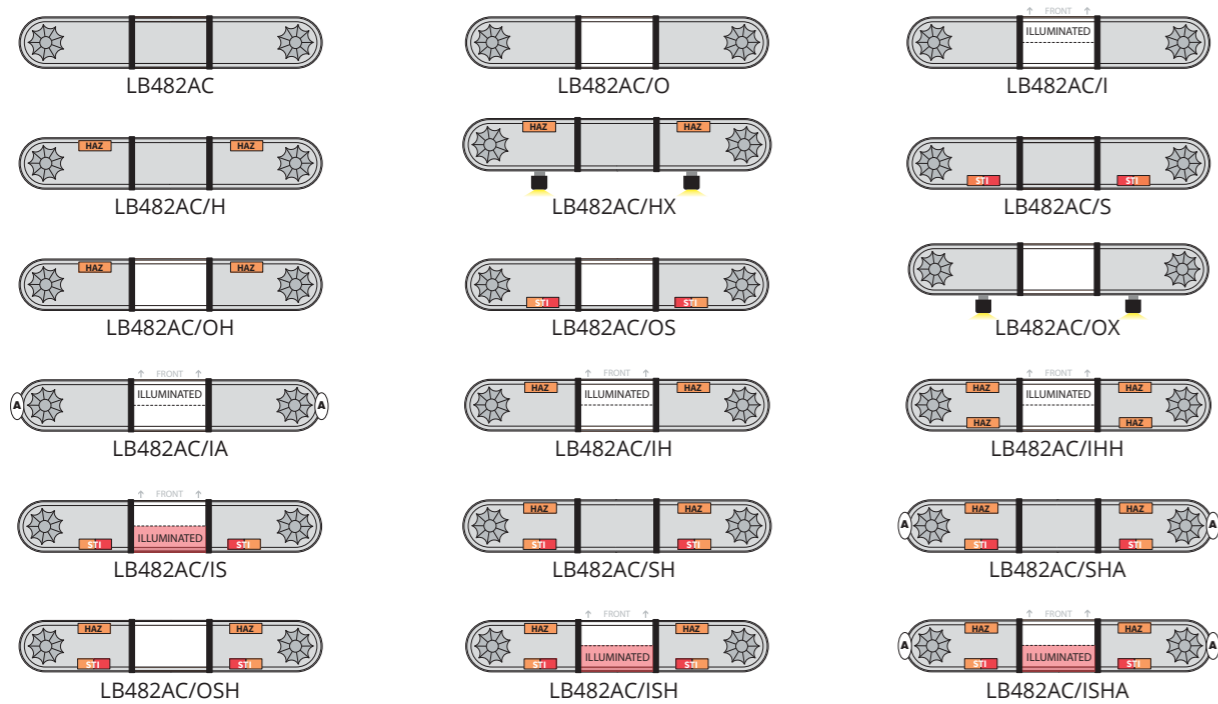

External LED Alley Lights

Amber Lens with White LEDs

STRØLUX Mounted LED Work Light Bar

100mm & 150mm 'Z' Shaped Brackets

Opaque/Illuminated Centre & Signage

External LED Work Lamps

2 Head or 4 Head Lightbar Options

Lightbar Length | 2ft / 610mm | 2 x LED Heads

Lightbar Length | 2.5ft / 762mm | 2 x LED Heads

Lightbar Length | 3ft / 915mm | 2 x LED Heads

Lightbar Length | 4ft / 1220mm | 2 x LED Heads

Lightbar Length | 4ft / 1220mm | 4 x LED Heads

Lightbar Length | 5ft / 1524mm | 2 x LED Heads

Lightbar Length | 5ft / 1524mm | 4 x LED Heads

Lightbar Length | 6ft / 1828mm | 4 x LED Heads

Lightbar drawings for illustration purposes only.

Lightbar Length | 2ft / 610mm | 2 x LED Heads

Lightbar Length | 2.5ft / 762mm | 2 x LED Heads

Lightbar Length | 3ft / 915mm | 2 x LED Heads

Lightbar Length | 4ft / 1220mm | 2 x LED Heads

Lightbar Length | 4ft / 1220mm | 4 x LED Heads

Lightbar Length | 5ft / 1524mm | 2 x LED Heads