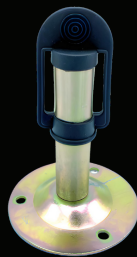

VAN MASTER VMGDIN

VMGDIN1

VMGDIN2

VMGDIN3

VMGDIN4

VMGDIN5

VMGDIN6

VMGDIN7

VMGDIN8

**DIN POLE MOUNT SUITABLE FOR ALL
BEACONS WITH A DIN POLE CONNECTER.**