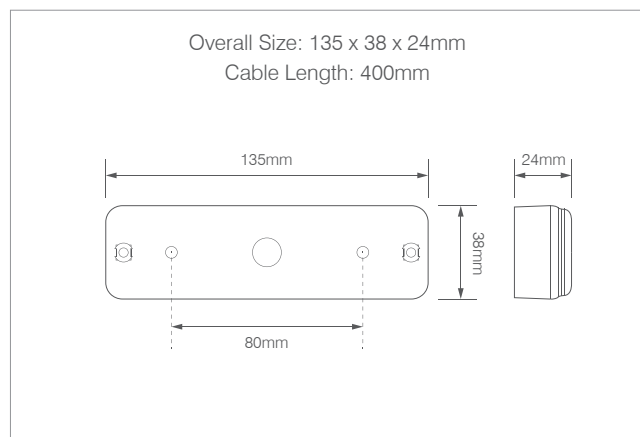

### 135AWME Surface Mount

Current Draw (13.8V / 28V):

Indicator: 0.27A / 0.15A, Marker: 0.02A / 0.01A

### 135AWMG Recess Mount

Current Draw (13.8V / 28V):

Indicator: 0.27A / 0.15A, Marker: 0.02A / 0.01A