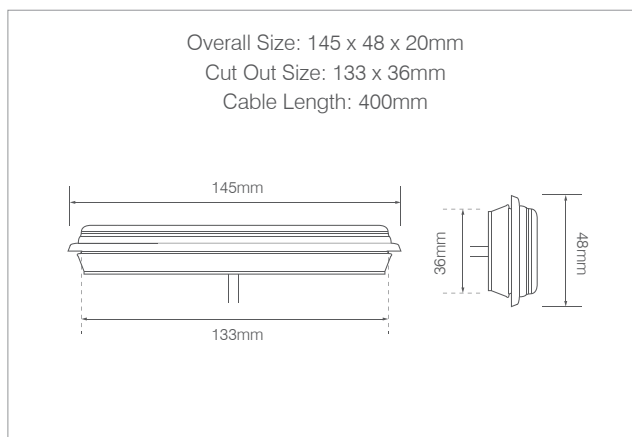

FRONT INDICATOR / MARKER

135AWMG Recess Mount

Current Draw (13.8V / 28V):

Indicator: 0.27A / 0.15A, Marker: 0.02A / 0.01A