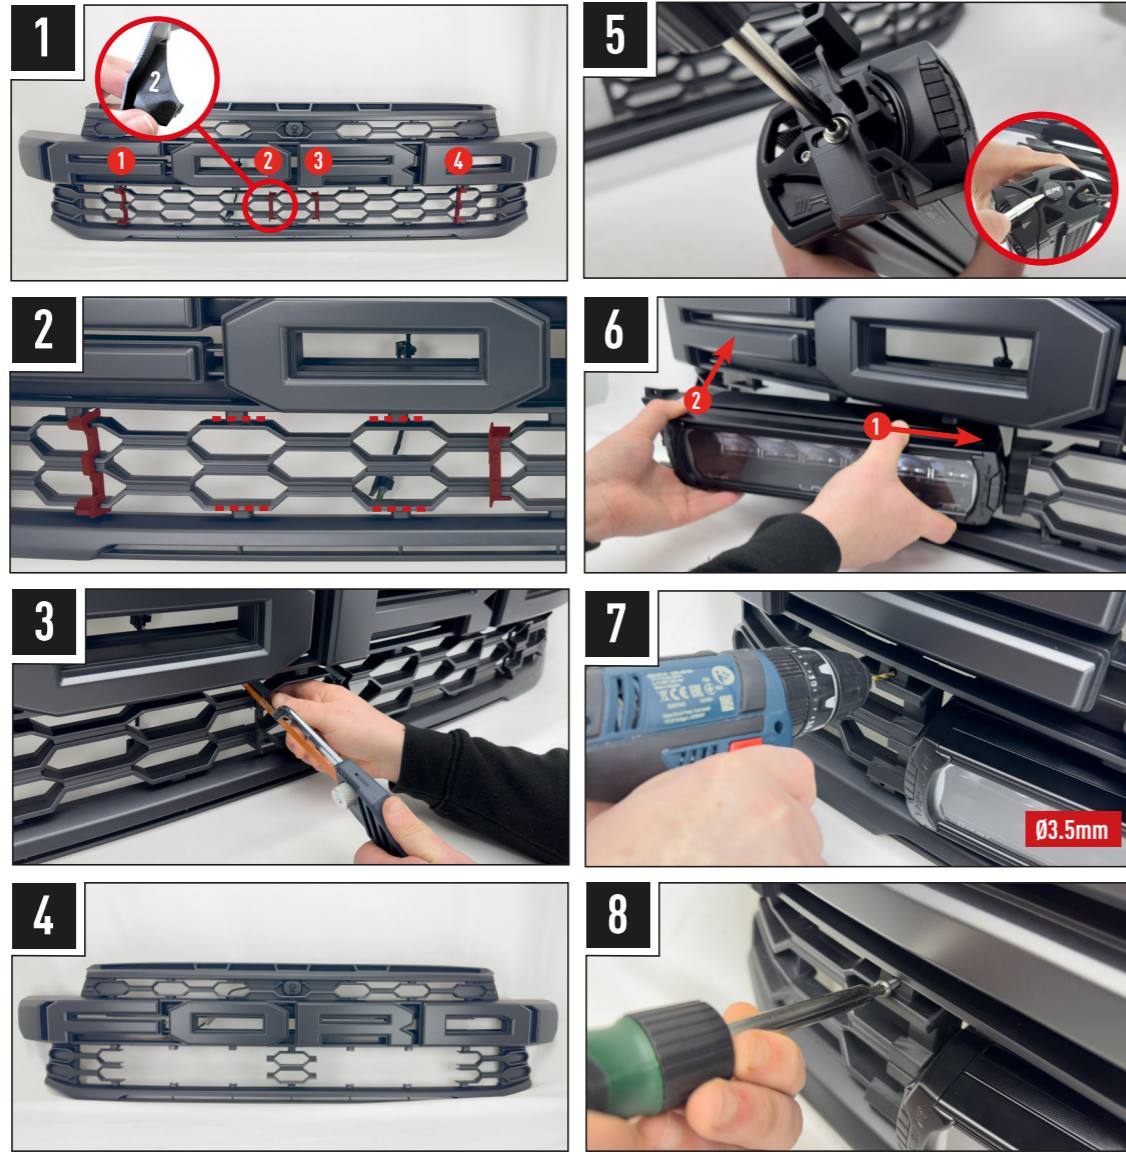

INSTALLATION PROCESS

Install should be completed with the grille left on the vehicle.