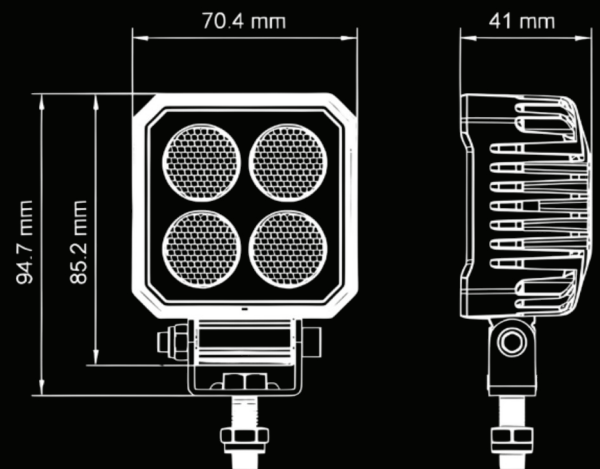

## DESCRIPTION

THE VMGWL24 24W MINI LED WORK LIGHT PROVIDES HIGH-INTENSITY LIGHT OUTPUT FROM ITS 4 X 6W LEDS. ITS HUGE LUMEN OUTPUT COMBINED WITH A COMPACT BODY MAKES THIS LIGHT THE PERFECT CHOICE FOR MANY DIFFERENT APPLICATIONS. WITH R23 APPROVAL, THIS WORK LIGHT IS FULLY APPROVED FOR USE AS A REVERSING LIGHT.

## SPECIFICATIONS

MULTI VOLTAGE INPUT 10-30VDC  
4 X 6W LEDS  
FLOOD BEAM  
2750 LUMENS  
LED COLOUR: WHITE  
CURRENT DRAW: 1.56A AT 12V | 0.78A AT 24V

APPROVALS:  
CE, E-MARKED, ECE R10; R23  
WATERPROOF RATING OF IP67, IP69K

DIMENSIONS:  
LIGHT UNIT (MM): W:70.4 X H:95 X D:41