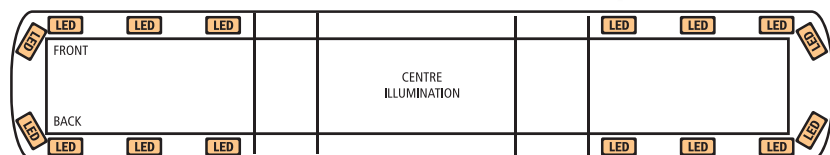

84" | 2133mm

12-30995-E

- C** Amber Illumination
- T** 16 LEDs, LED Centre Illumination
- V** 12-24
- A** 9.4
- ✓ EMC, R65 Class I, R10, CISPR 25
- 🕒 5 Year

SAFETY DIRECTOR CONFIGURATIONS

48" | 1219mm

- # 12-30018-E
- C Amber Illumination
- T 20 LEDs, Safety Director
- V 12-24
- A 11
- Ⓢ EMC, R65 Class I, R10, CISPR 25
- 🕒 5 Year