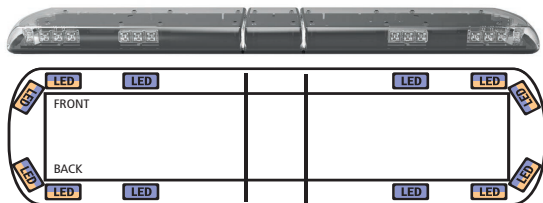

- # 12-30017-E
- C Amber/Blue Illumination
- T 12 LEDs
- V 12-24
- A 11
- ⊗ EMC, R65 Class I & II, R10, CISPR 25
- 🕒 5 Year

54" | 1372mm