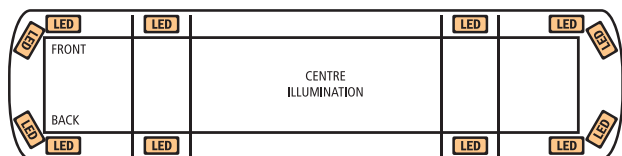

CENTRE ILLUMINATION CONFIGURATIONS

60" | 1524mm