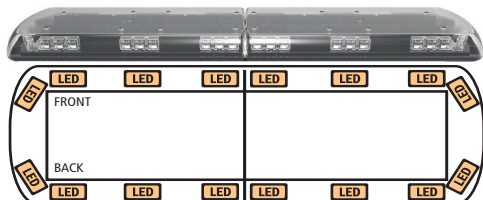

48" | 1219mm

- # 12-30009-E
- C Amber Illumination
- T 16 LEDs
- V 12-24
- A 8.8
- ⊙ EMC, R65 Class I, R10, CISPR 25
- 🕒 5 Year