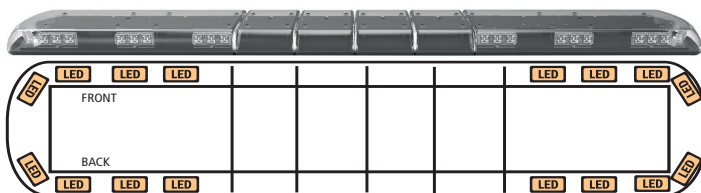

72" | 1828mm

- # 12-30016-E
- C Amber Illumination
- T 16 LEDs
- V 12-24
- A 8.8
- ✓ EMC, R65 Class I, R10, CISPR 25
- 🕒 5 Year