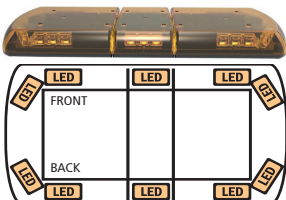

- # 12-30179-E
- C Amber
- T 10 LEDs
- V 12-24
- A 5.5
- ⊙ EMC, R65 Class I, R10, CISPR 25
- 🕒 5 Year