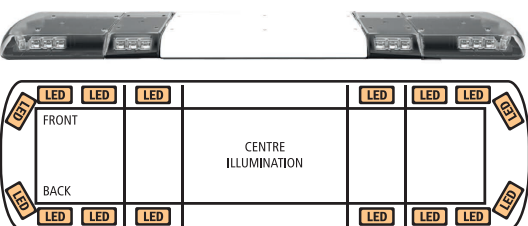

12-30990-E

- **C** Amber
- **T** 12 LEDs, LED Centre Illumination
- **V** 12-24
- **A** 7.2
- ⊙ EMC, R65 Class I, R10, CISPR 25
- 🕒 5 Year

54" | 1372mm