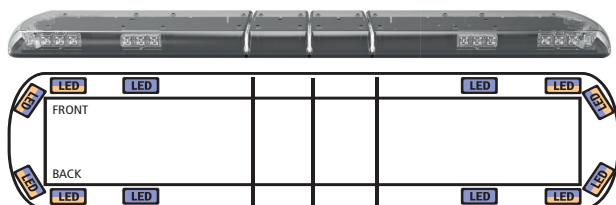

- # 12-30001-E
- C Amber/Blue Illumination
- T 12 LEDs
- V 12-24
- A 11
- ⊗ EMC, R65 Class I & II, R10, CISPR 25
- 🕒 5 Year

60" | 1524mm