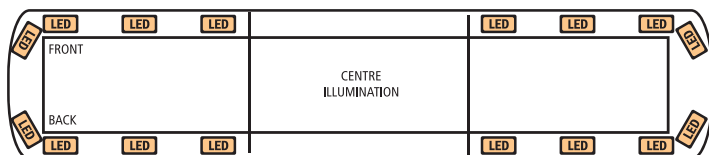

12-30992-E

- **C** Amber
- **T** 12 LEDs, LED Centre Illumination
- **V** 12-24
- **A** 7.2
- ✓ EMC, R65 Class I, R10, CISPR 25
- 🕒 5 Year

72" | 1828mm