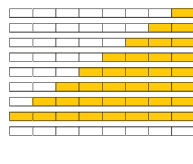

SAFETY DIRECTOR CONFIGURATIONS

48" | 1219mm

- # 12-30018-E
- C Amber Illumination
- T 20 LEDs, Safety Director
- V 12-24
- A 11
- Ⓢ EMC, R65 Class I, R10, CISPR 25
- 🕒 5 Year

54" | 1372mm

- # 12-30002-E
- C Amber Illumination
- T 20 LEDs, Safety Director
- V 12-24
- A 11
- Ⓢ EMC, R65 Class I, R10, CISPR 25
- 🕒 5 Year

60" | 1524mm

- # 12-30004-E
- C Amber Illumination
- T 20 LEDs, Safety Director
- V 12-24
- A 11
- Ⓢ EMC, R65 Class I, R10, CISPR 25
- 🕒 5 Year

Integrated Safety Director Flash Patterns

LEFT SOLID

The LED Safety Director is a built in warning system designed to direct traffic approaching from the front, rear or both directions of a stationary vehicle. Between 6 and 10 LED modules (front and rear) can be selected to display the Safety Director patterns by turning the existing Flash Pattern modules into dedicated Safety Director modules. These patterns can be selected through the Advanced Controller.