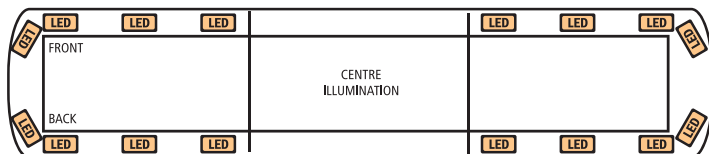

12-30992-E

- **C** Amber
- **T** 12 LEDs, LED Centre Illumination
- **V** 12-24
- **A** 7.2
- ✓ EMC, R65 Class I, R10, CISPR 25
- 🕒 5 Year

72" | 1828mm