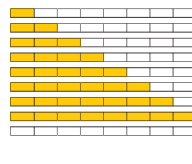

Integrated Safety Director Flash Patterns

LEFT

LEFT SOLID

RIGHT

RIGHT SOLID

CENTRE OUT

CENTRE OUT SOLID

WIG WAG