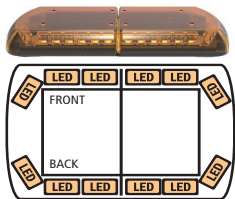

- # 12-30178-E
- C Amber
- T 12 LEDs
- V 12-24
- A 6.6
- ⊙ EMC, R65 Class I, R10, CISPR 25
- 🕒 5 Year