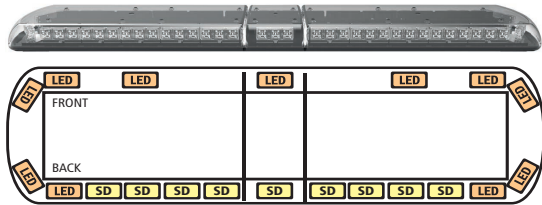

54" | 1372mm

- # 12-30002-E
- C Amber Illumination
- T 20 LEDs, Safety Director
- V 12-24
- A 11
- Ⓢ EMC, R65 Class I, R10, CISPR 25
- 🕒 5 Year