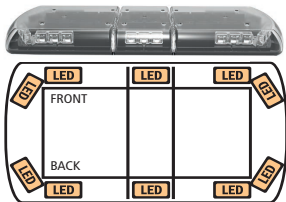

30" | 760mm

- # 12-30175-E
- C Amber Illumination
- T 10 LEDs
- V 12-24
- A 5.5
- ⊙ EMC, R65 Class I, R10, CISPR 25
- 🕒 5 Year