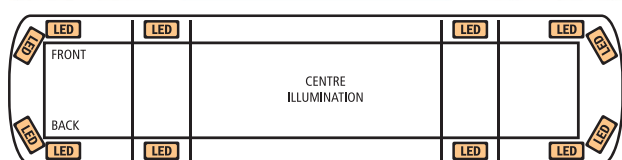

CENTRE ILLUMINATION CONFIGURATIONS

60" | 1524mm