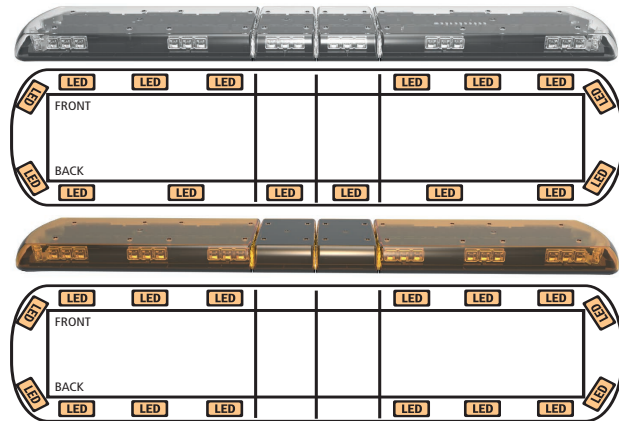

60" | 1524mm

- # 12-30011-E
- C Amber illumination
- T 16 LEDs
- V 12-24
- A 8.8
- ✓ EMC, R65 Class I, R10, CISPR 25
- 🕒 5 Year

- # 12-30192-E
- C Amber
- T 16 LEDs
- V 12-24
- A 8.8
- ✓ EMC, R65 Class I, R10, CISPR 25
- 🕒 5 Year