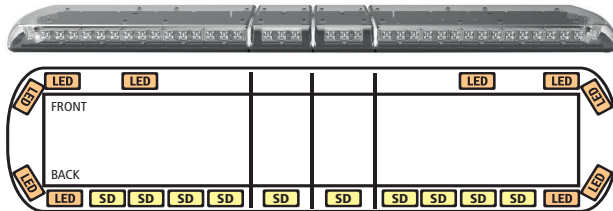

60" | 1524mm

- # 12-30004-E
- C Amber Illumination
- T 20 LEDs, Safety Director
- V 12-24
- A 11
- Ⓢ EMC, R65 Class I, R10, CISPR 25
- 🕒 5 Year

Integrated Safety Director Flash Patterns

The LED Safety Director is a built in warning system designed to direct traffic approaching from the front, rear or both directions of a stationary vehicle. Between 6 and 10 LED modules (front and rear) can be selected to display the Safety Director patterns by turning the existing Flash Pattern modules into dedicated Safety Director modules. These patterns can be selected through the Advanced Controller.