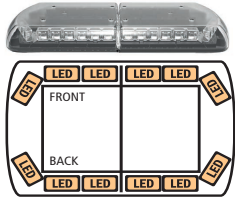

STANDARD CONFIGURATIONS

24" | 610mm

- # 12-30174-E
- C Amber Illumination
- T 12 LEDs
- V 12-24
- A 6.6
- ⊙ EMC, R65 Class I, R10, CISPR 25
- 🕒 5 Year