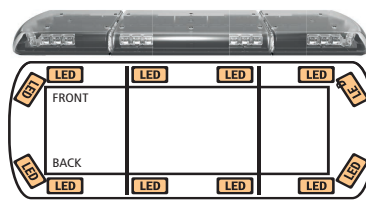

42" | 1070mm

- # 12-30177-E
- C Amber Illumination
- T 12 LEDs
- V 12-24
- A 6.6
- ⊙ MC, R65 Class I, R10, CISPR 25
- 🕒 5 Year