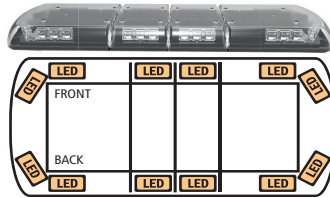

36" | 910mm

- # 12-30176-E
- C Amber Illumination
- T 12 LEDs
- V 12-24
- A 6.6
- ⊙ EMC, R65 Class I, R10, CISPR 25
- 🕒 5 Year