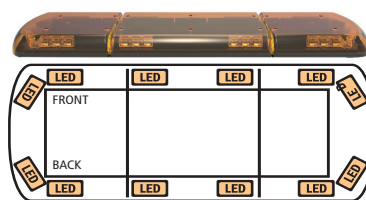

- # 12-30181-E
- C Amber
- T 12 LEDs
- V 12-24
- A 6.6
- ⊙ EMC, R65 Class I, R10, CISPR 25
- 🕒 5 Year