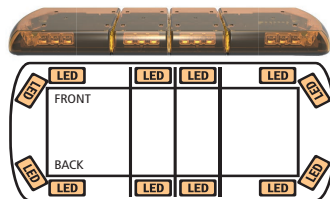

- # 12-30180-E
- C Amber
- T 12 LEDs
- V 12-24
- A 6.6
- ⊙ EMC, R65 Class I, R10, CISPR 25
- 🕒 5 Year