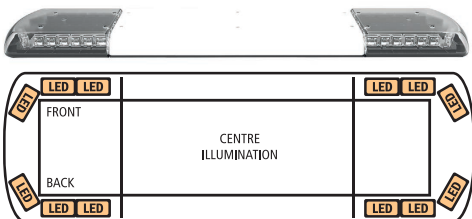

12-30187-E

- **C** Amber
- **T** 12 LEDs, LED Centre Illumination
- **V** 12-24
- **A** 7.2
- ⊙ EMC, R65 Class I, R10, CISPR 25
- 🕒 5 Year

48" | 1219mm