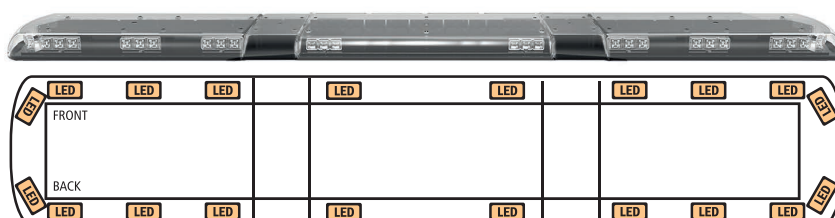

84" | 2133mm

- # 12-30997-E
- C Amber Illumination
- T 20 LEDs
- V 12-24
- A 11
- ✓ EMC, R65 Class I, R10, CISPR 25
- 🕒 5 Year