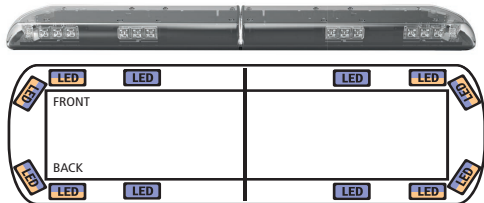

DUAL COLOUR CONFIGURATIONS

48" | 1219mm