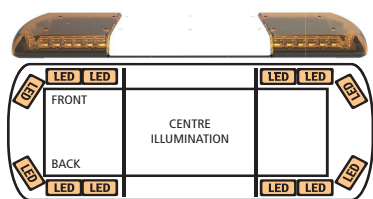

CENTRE ILLUMINATION CONFIGURATIONS

42" | 1070mm