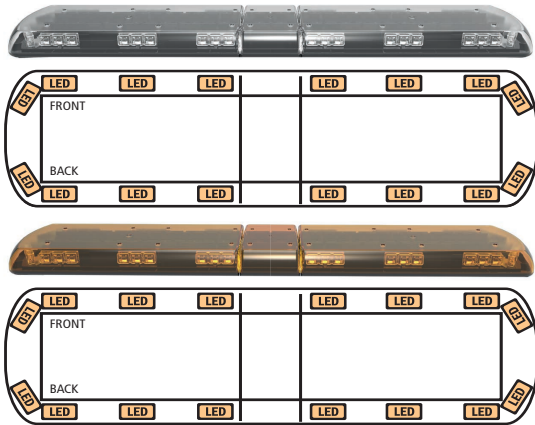

STANDARD CONFIGURATIONS

54" | 1372mm

- # 12-30010-E
- C Amber Illumination
- T 16 LEDs
- V 12-24
- A 8.8
- ✓ EMC, R65 Class I, R10, CISPR 25
- 🕒 5 Year

- # 12-30191-E
- C Amber
- T 16 LEDs
- V 12-24
- A 8.8
- ✓ EMC, R65 Class I, R10, CISPR 25
- 🕒 5 Year