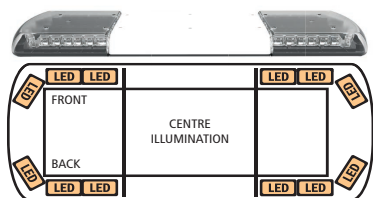

CENTRE ILLUMINATION CONFIGURATIONS

42" | 1070mm