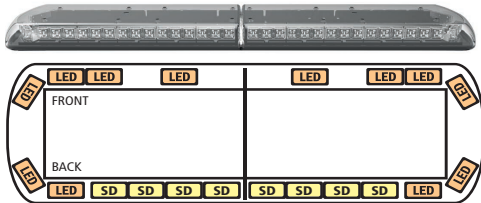

84" | 2133mm

12-30995-E

- C** Amber Illumination
- T** 16 LEDs, LED Centre Illumination
- V** 12-24
- A** 9.4
- ✓ EMC, R65 Class I, R10, CISPR 25
- 🕒 5 Year

SAFETY DIRECTOR CONFIGURATIONS

48" | 1219mm

- # 12-30018-E
- C Amber Illumination
- T 20 LEDs, Safety Director
- V 12-24
- A 11
- Ⓢ EMC, R65 Class I, R10, CISPR 25
- 🕒 5 Year