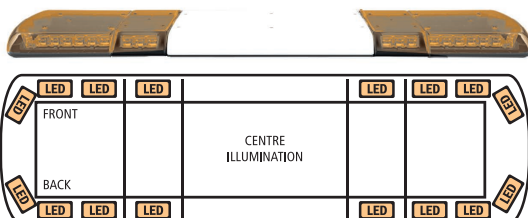

12-30990-E

- **C** Amber
- **T** 12 LEDs, LED Centre Illumination
- **V** 12-24
- **A** 7.2
- ⊙ EMC, R65 Class I, R10, CISPR 25
- 🕒 5 Year

54" | 1372mm