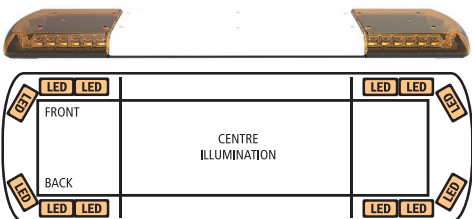

12-30187-E

- **C** Amber
- **T** 12 LEDs, LED Centre Illumination
- **V** 12-24
- **A** 7.2
- ⊙ EMC, R65 Class I, R10, CISPR 25
- 🕒 5 Year

48" | 1219mm