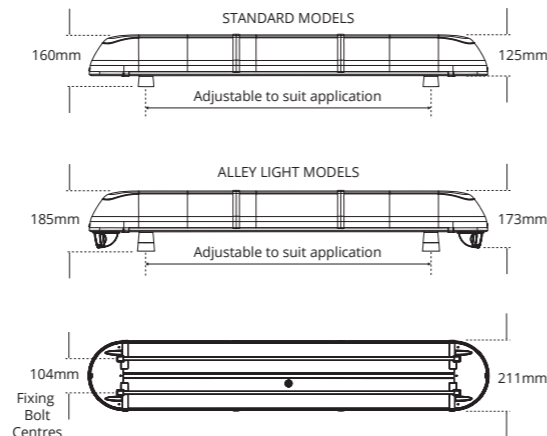

Components	Current Consumption @ 12V	Current Consumption @ 24V
R65 LED Module (x1)	2.0A	1.0A
Centre Illumination (x1)	0.4A	0.2A
Alley Light (x1)	0.3A	0.2A
Hazard Light (x1)	0.3A	0.2A
Stop, Tail, Indicator (x1)	0.6A	0.3A
LED Worklamp (x1)	1.0A	0.5A

CUSTOMISE YOUR TORNADO TITAN