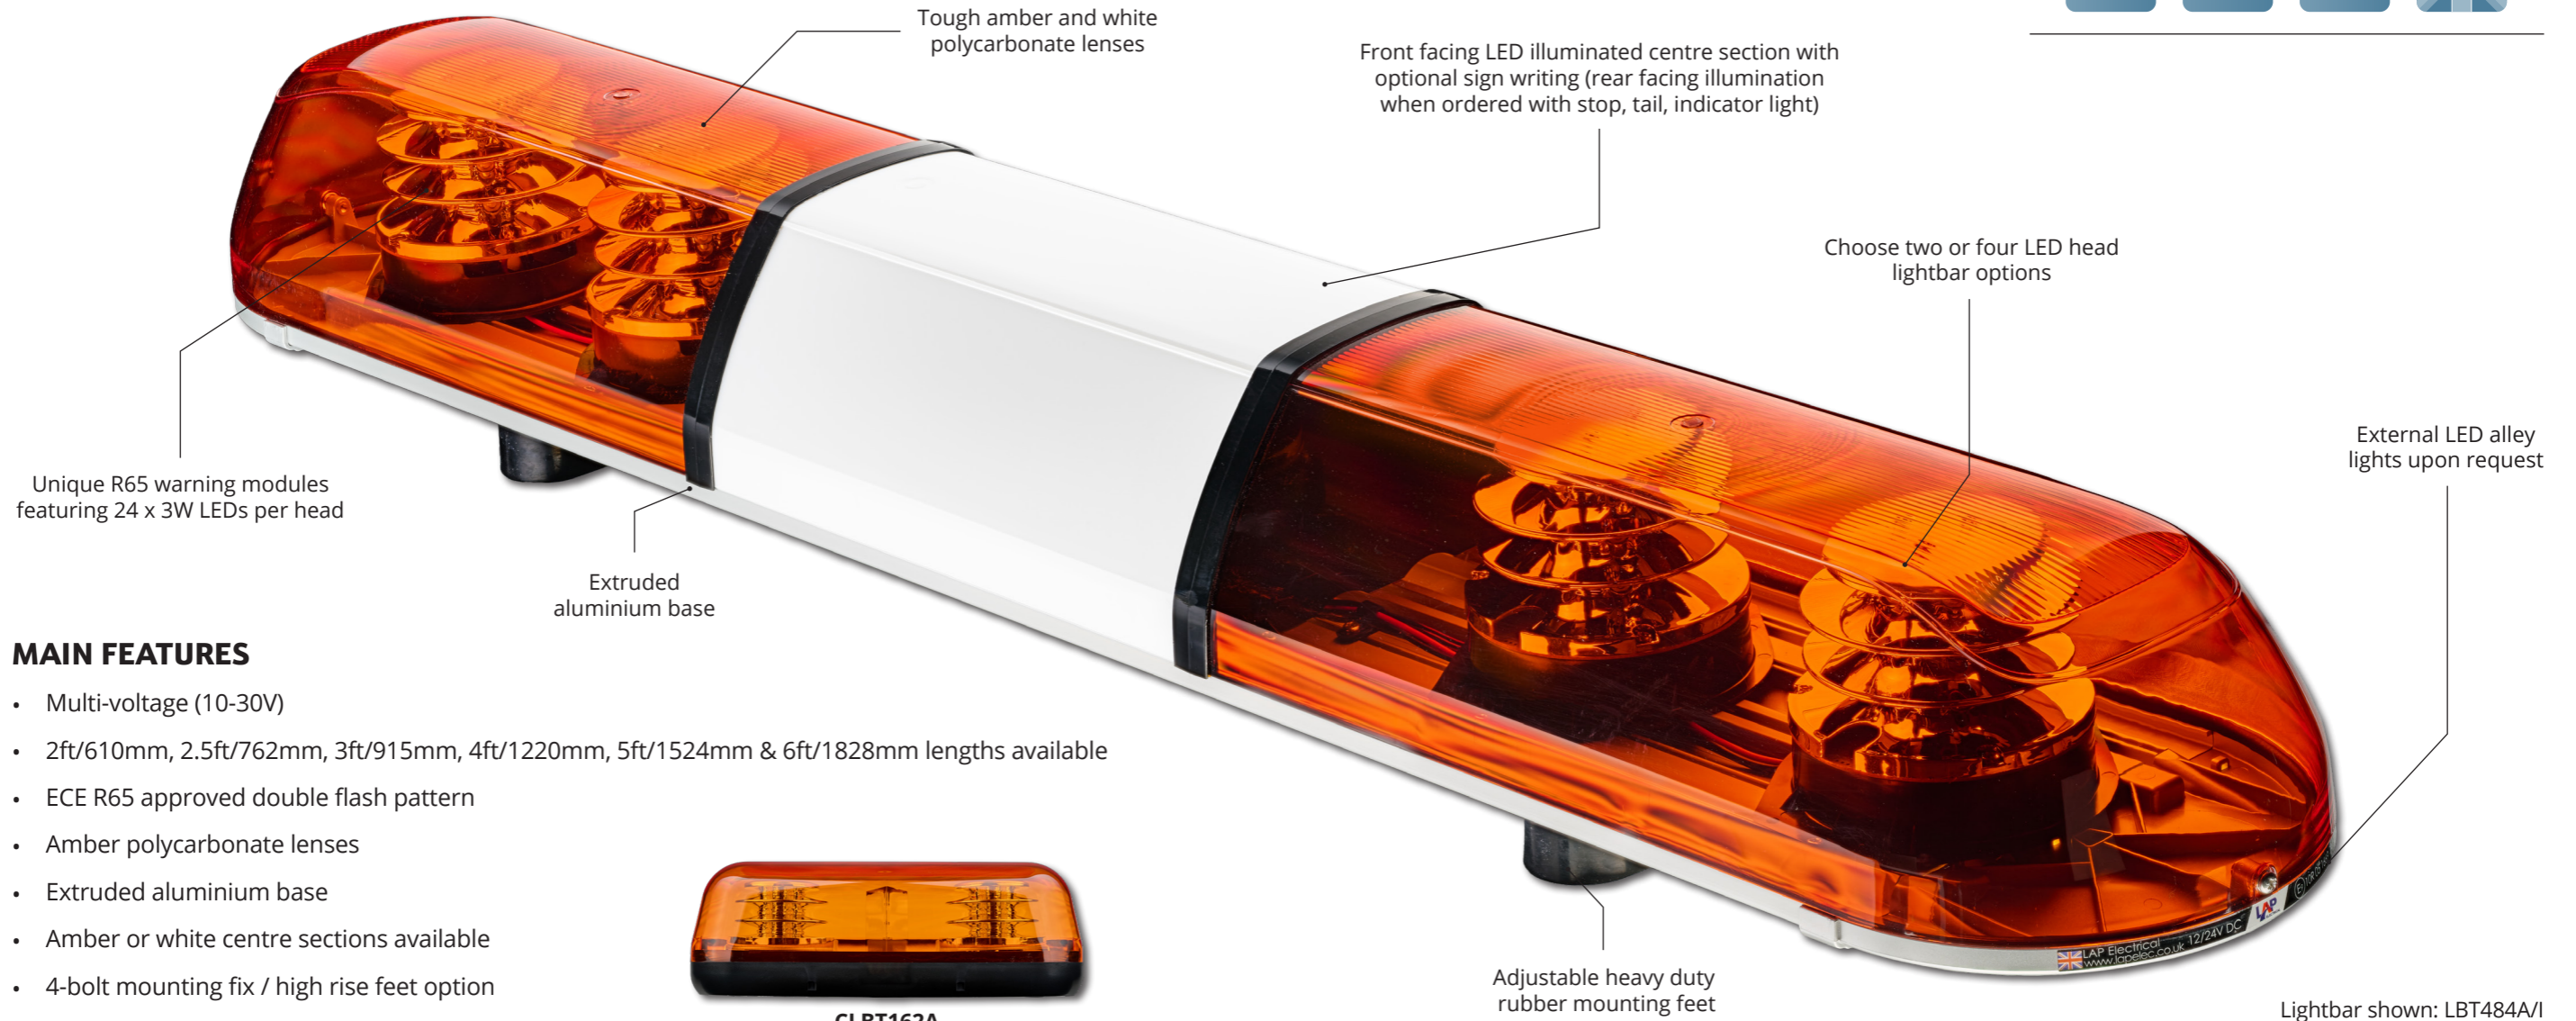

# TORNADO TITAN

## MAIN FEATURES

- Multi-voltage (10-30V)
- 2ft/610mm, 2.5ft/762mm, 3ft/915mm, 4ft/1220mm, 5ft/1524mm & 6ft/1828mm lengths available
- ECE R65 approved double flash pattern
- Amber polycarbonate lenses
- Extruded aluminium base
- Amber or white centre sections available
- 4-bolt mounting fix / high rise feet option
- Extreme temperature reliability -30° to +50°
- 2ft magnetic model available (40mph max. speed)
- 2.5 metre multi-core cable

## CUSTOMISE YOUR TORNADO TITAN

LED Stop, Tail, Indicator Light

External LED Alley Lights

Two or Four LED Head Options

STRØLUX Mounted LED Work Light Bar

100mm & 150mm 'Z' Mounting Brackets

Opaque/Illuminated Centre & Signage