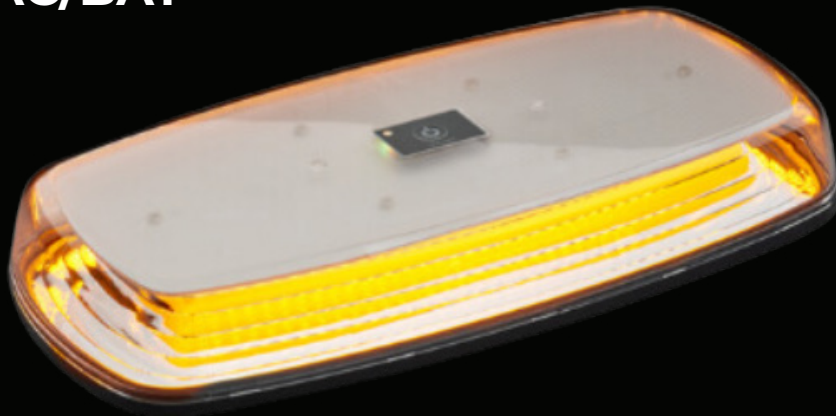

VAN MASTER VMG1284AC/BAT

VMG1284AC/BAT

THE LAPI284AC/BAT IS THE FIRST RECHARGEABLE R65 MAGNETIC MINI LIGHTBAR ON THE MARKET.
MANUFACTURED WITH 84 X 0.5W AMBERS LEDS, MAGNETIC BASE AN SUPPLIED WITH AND IN-CAR CHARGER.

SPECIFICATIONS

- INPUT VOLTAGE (12/24V)
- ECE R65 & EMC (ECE R10) APPROVED
- 5 HOUR CHARGING TIME / 7 HOUR DISCHARGE TIME
- CHARGING CURRENT: 1.4A @ 12V, 0.7A @ 24V
- MANUFACTURED WITH 84 X 0.5W AMBER LEDS
- GREEN/AMBER/RED BATTERY LEVEL WARNING LIGHT
- SUPPLIED WITH IN-CAR CHARGER
- -40°C TO +65°C EXTREME TEMPERATURE RELIABILITY