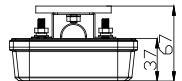

● Specification

Input voltage	DC5V
Working Frequency	2.4G
Radio communication range	30Meters
Battery capacity	2600MAH
Charging time	2-2.5hours
Waterproof level	IP65
Operating temperature	-25°C-65°C