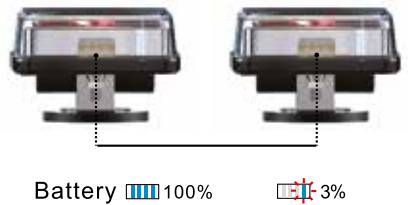

GUARDIAN
automotive

WIRELESS RECHARGEABLE MAGNETIC TAIL LAMP KIT

RL198W
24v

RL199W
12v

INSTRUCTIONS

guardianauto.co.uk

PRODUCT
DETAILS

● Contents

● Charging

5V2.5Hours

● Installation

TRANSMITTER

ON/OFF

ON: PRESS ON/OFF BUTTON FOR 1 SECOND
POWER INDICATOR ILLUMINATES
CHARGE INDICATOR LIGHTS FOR 15 SECONDS

OFF: PRESS ON/OFF BUTTON FOR 1 SECOND
POWER INDICATOR TURNS OFF
CHARGE INDICATOR LIGHTS FOR 15 SECONDS