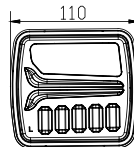

USB CHARGING PORT

NPL

NUMBER PLATE LIGHT
PRESS AND HOLD ON/OFF BUTTON FOR 3 SECONDS TO TURN ON
REPEAT TO TURN OFF

● Pairing

TRANSMITTER

Testing

● Mounting

● Battery Life

Input voltage	DC5V
Working Frequency	2.4G
Radio communication range	30Meters
Battery capacity	2600MAH
Charging time	2-2.5hours
Waterproof level	IP65
Operating temperature	-25°C-65°C

1. Fully charge battery before use
2. Check the battery life before use
3. Check light if working correctly before use
4. Charge the battery every 6months if not in use
5. Replacement light & additional light must be paired before use
6. Check light regularly when use for long hours
7. Always consult your vehicle owner's manual on compatibility with trailer lighting