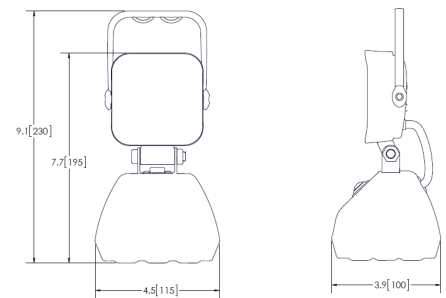

Dimensions